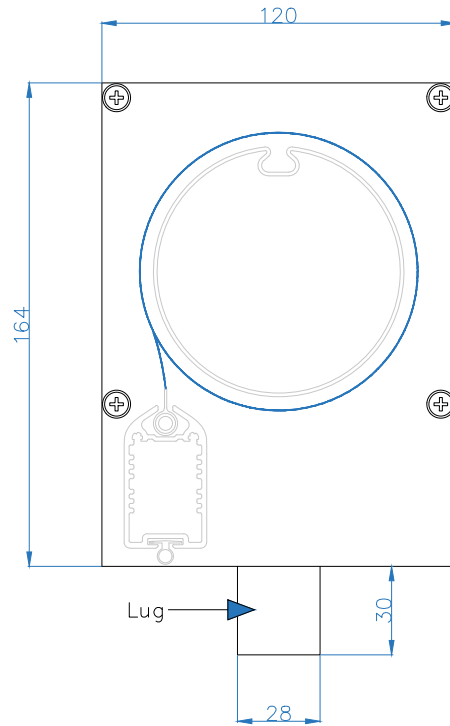

Headbox (for slim side guides)

SIDE VIEW

Headbox (for wide side guides)

SIDE VIEW

Leadrail

SIDE VIEW

Slim Side Guide

PLAN VIEW

Spacer

PLAN VIEW

Wide Side Guide

PLAN VIEW

All dimensions are shown in millimetres unless otherwise stated

Tel: 0344 800 1947

info@cbsolarshading.co.uk

www.cbsolarshading.co.uk

Drawing Name: Dominica Sections

Drawing Number: CB/ERB/DOM/S

Date: 27/02/2025

Scale: NTS

Rev: A

Drawn By: CB