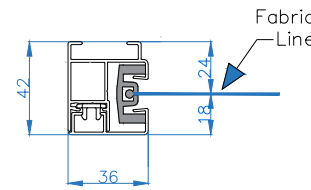

Headbox (for slim side guides)

SIDE VIEW

Headbox (for wide side guides)

SIDE VIEW

Leadrail

SIDE VIEW

Slim Side Guide

PLAN VIEW

Spacer

PLAN VIEW

Wide Side Guide

PLAN VIEW

All dimensions are shown in millimetres unless otherwise stated

Tel: 0344 800 1947

info@cbsolarshading.co.uk

www.cbsolarshading.co.uk

Drawing Name: Dominica Sections

Drawing Number: CB/ERB/DOM/S

Date: 27/02/2025

Scale: NTS

Rev: A

Drawn By: CB