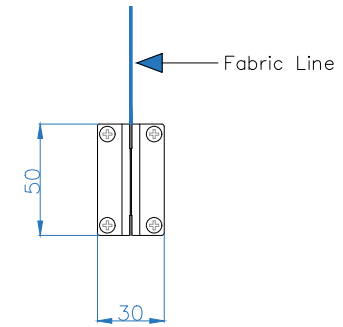

Headbox (for slim side guides)

SIDE VIEW

Headbox (for wide side guides)

SIDE VIEW

Leadrail

SIDE VIEW

Slim Side Guide

PLAN VIEW

Spacer

PLAN VIEW

Wide Side Guide

PLAN VIEW

All dimensions are shown in millimetres unless otherwise stated

Tel: 0344 800 1947

info@cbsolarshading.co.uk

www.cbsolarshading.co.uk

Drawing Name: Dominica Sections

Drawing Number: CB/ERB/DOM/S

Date: 27/02/2025

Scale: NTS

Rev: A

Drawn By: CB