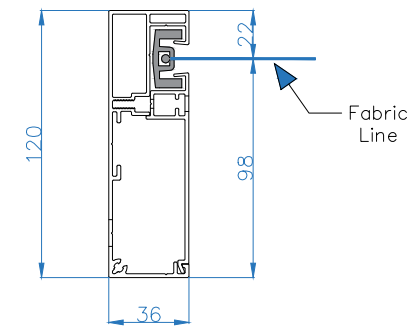

Headbox (for slim side guides)

SIDE VIEW

Headbox (for wide side guides)

SIDE VIEW

Leadrail

SIDE VIEW

Slim Side Guide

PLAN VIEW

Spacer

PLAN VIEW

Wide Side Guide

PLAN VIEW

All dimensions are shown in millimetres unless otherwise stated

Tel: 0344 800 1947

info@cbsolarshading.co.uk

www.cbsolarshading.co.uk

Drawing Name: Dominica Sections

Drawing Number: CB/ERB/DOM/S

Date: 27/02/2025

Scale: NTS

Rev: A

Drawn By: CB