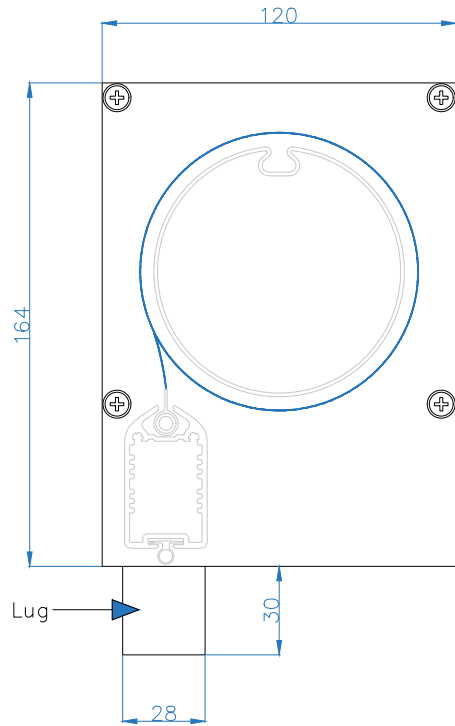

Headbox (for slim side guides)

SIDE VIEW

Headbox (for wide side guides)

SIDE VIEW

Leadrail

SIDE VIEW

Slim Side Guide

PLAN VIEW

Spacer

PLAN VIEW

Wide Side Guide

PLAN VIEW

All dimensions are shown in millimetres unless otherwise stated

Tel: 0344 800 1947

info@cbsolarshading.co.uk

www.cbsolarshading.co.uk

Drawing Name: Dominica Sections

Drawing Number: CB/ERB/DOM/S

Date: 27/02/2025

Scale: NTS

Rev: A

Drawn By: CB