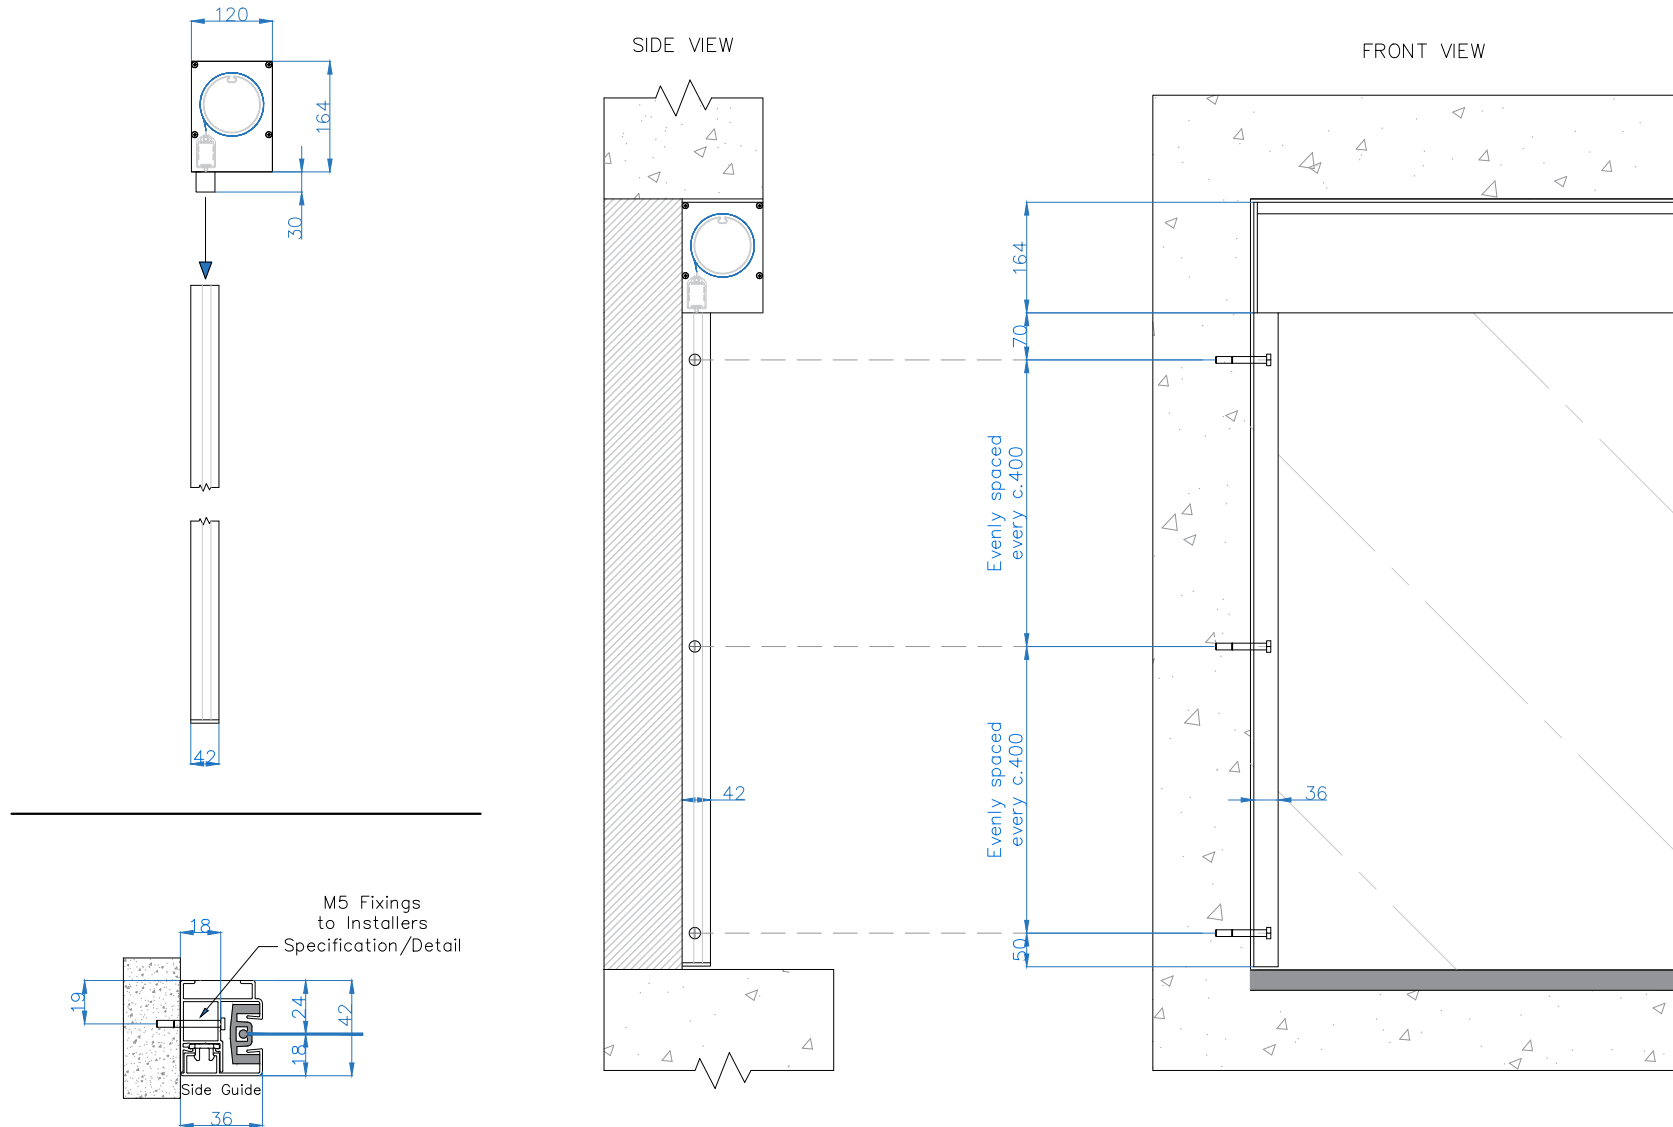

Blind weighs c.12kg per metre width

All dimensions are shown in millimetres unless otherwise stated

Tel: 0344 800 1947

info@cbsolarshading.co.uk

www.cbsolarshading.co.uk

HEAD OFFICE, FACTORY & SHOWSITE  
Woodhall Business Park, Sudbury, Suffolk, C010 1WH

Drawing Name: Dominica Mounting Detail  
- Slim Side Guide - Side Fix

Drawing Number: CB/ERB/DOM/MD-SSGSF

Rev: A

Date: 27/02/2025

Scale: NTS

Drawn By: CB