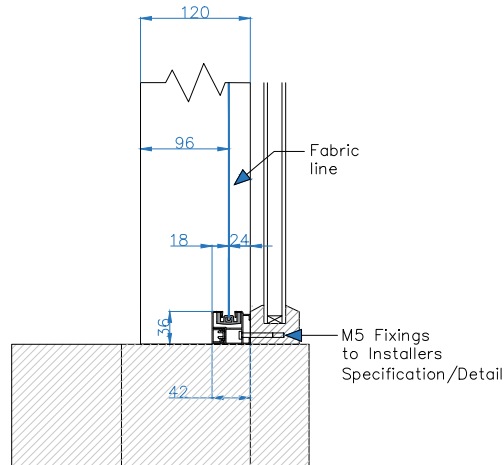

**PLAN VIEW**  
Wide Side Guide – Side Fix (Integrated)

**PLAN VIEW**  
Wide Side Guide – Side Fix  
(Surface Mounted)

**PLAN VIEW**  
Slim Side Guide – Face Fix

**PLAN VIEW**  
Slim Side Guide – Side Fix

Drawing Name: Dominica Integrated In Façade

Drawing Number: CB/ERB/DOM/IIF

Rev:

Date: 27/02/2025

Scale: NTS

Drawn By: CB