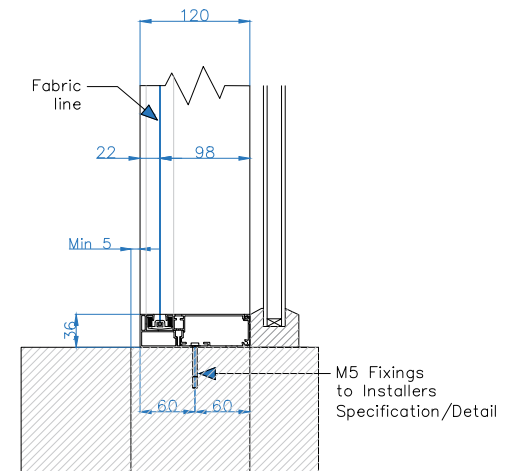

**PLAN VIEW**  
Wide Side Guide – Side Fix (Integrated)

**PLAN VIEW**  
Wide Side Guide – Side Fix  
(Surface Mounted)

**PLAN VIEW**  
Slim Side Guide – Face Fix

**PLAN VIEW**  
Slim Side Guide – Side Fix

Drawing Name: Dominica Integrated In Façade

Drawing Number: CB/ERB/DOM/IIF

Rev:

Date: 27/02/2025

Scale: NTS

Drawn By: CB