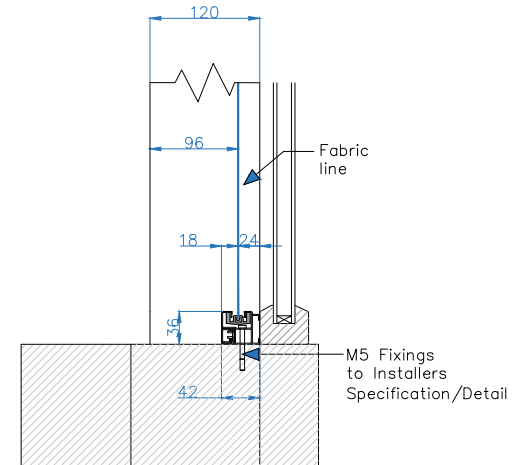

**PLAN VIEW**  
Wide Side Guide – Side Fix (Integrated)

**PLAN VIEW**  
Wide Side Guide – Side Fix  
(Surface Mounted)

**PLAN VIEW**  
Slim Side Guide – Face Fix

**PLAN VIEW**  
Slim Side Guide – Side Fix

Drawing Name: Dominica Integrated In Façade

Drawing Number: CB/ERB/DOM/IIF

Rev:

Date: 27/02/2025

Scale: NTS

Drawn By: CB