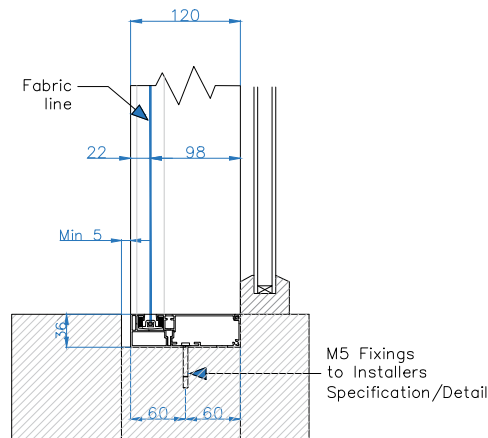

**PLAN VIEW**  
Wide Side Guide – Side Fix (Integrated)

**PLAN VIEW**  
Wide Side Guide – Side Fix  
(Surface Mounted)

**PLAN VIEW**  
Slim Side Guide – Face Fix

**PLAN VIEW**  
Slim Side Guide – Side Fix

Drawing Name: Dominica Integrated In Façade

Drawing Number: CB/ERB/DOM/IIF

Rev:

Date: 27/02/2025

Scale: NTS

Drawn By: CB