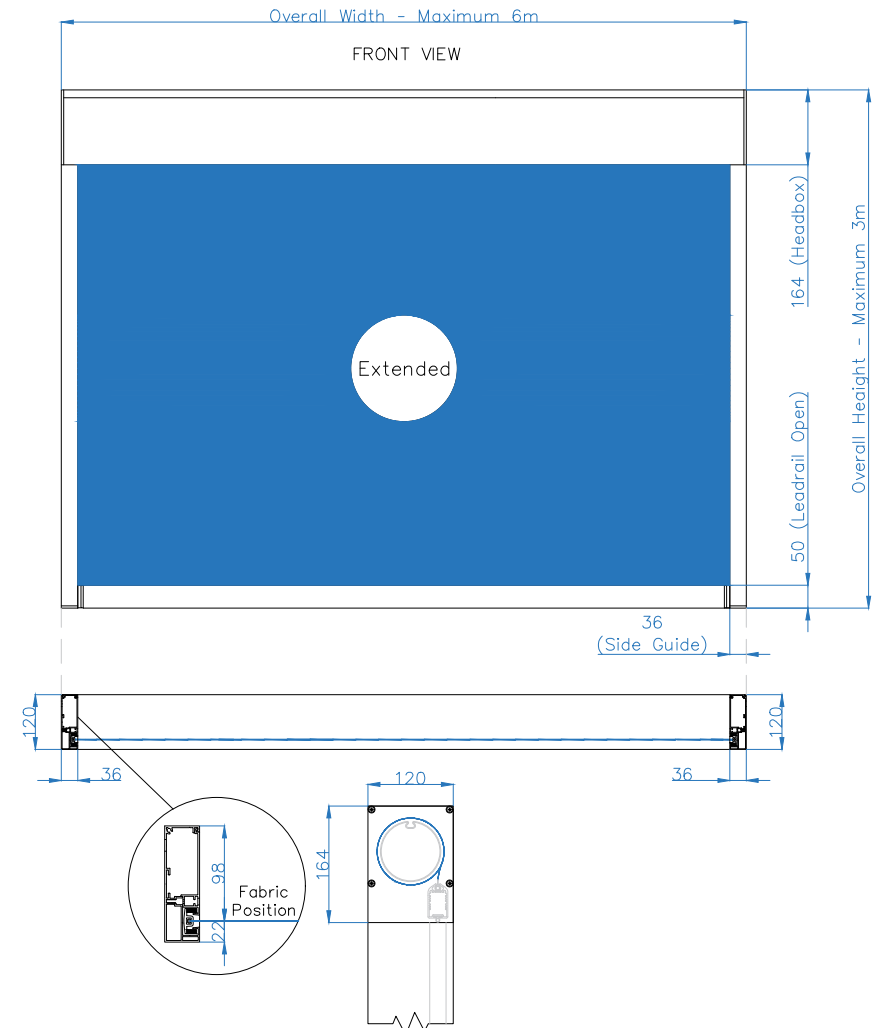

WITH SLIM SIDE GUIDE

WITH WIDE SIDE GUIDE

All dimensions are shown in millimetres unless otherwise stated

Tel: 0344 800 1947

info@cbsolarshading.co.uk

www.cbsolarshading.co.uk

HEAD OFFICE, FACTORY & SHOWSITE
Woodhall Business Park, Sudbury, Suffolk, C010 1WH

Drawing Name: Dominica Arrangement - Single

Drawing Number: CB/ERB/DOM/A-S

Rev: A

Date: 27/02/2025

Scale: NTS

Drawn By: CB