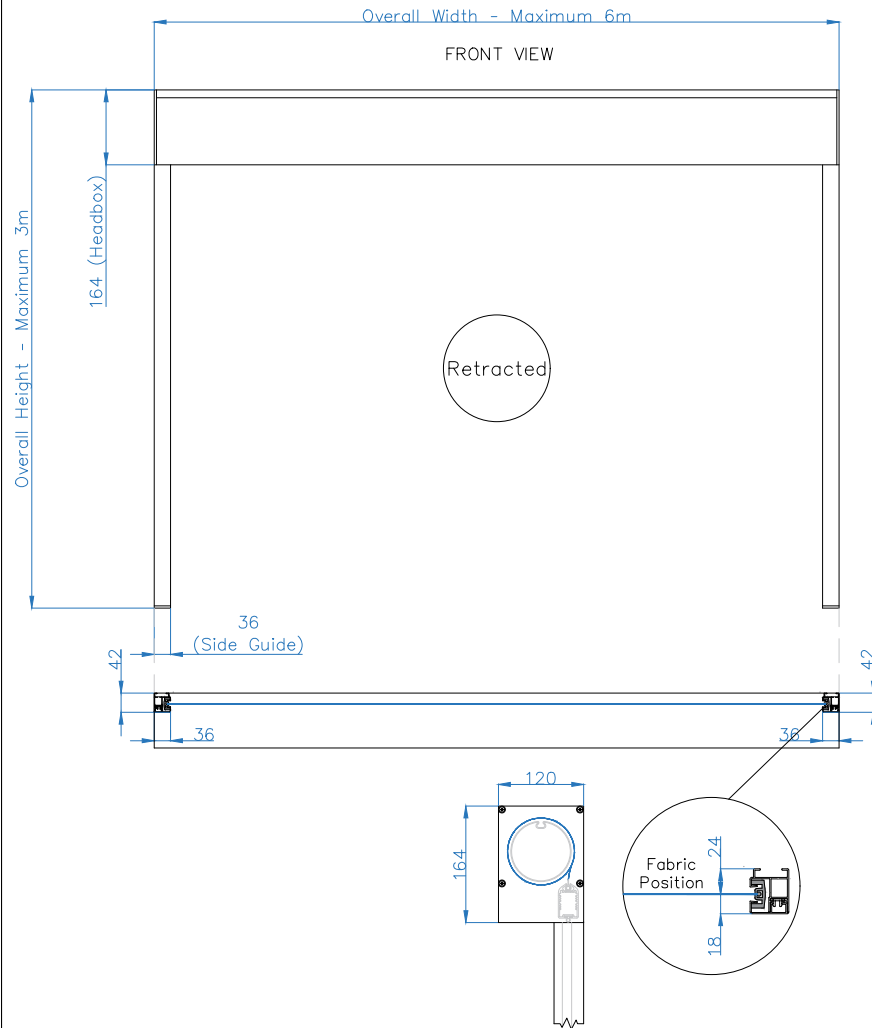

WITH SLIM SIDE GUIDE

WITH WIDE SIDE GUIDE

All dimensions are shown in millimetres unless otherwise stated

Tel: 0344 800 1947

info@cbsolarshading.co.uk

www.cbsolarshading.co.uk

HEAD OFFICE, FACTORY & SHOWSITE
Woodhall Business Park, Sudbury, Suffolk, C010 1WH

Drawing Name: Dominica Arrangement - Single

Drawing Number: CB/ERB/DOM/A-S

Rev: A

Date: 27/02/2025

Scale: NTS

Drawn By: CB