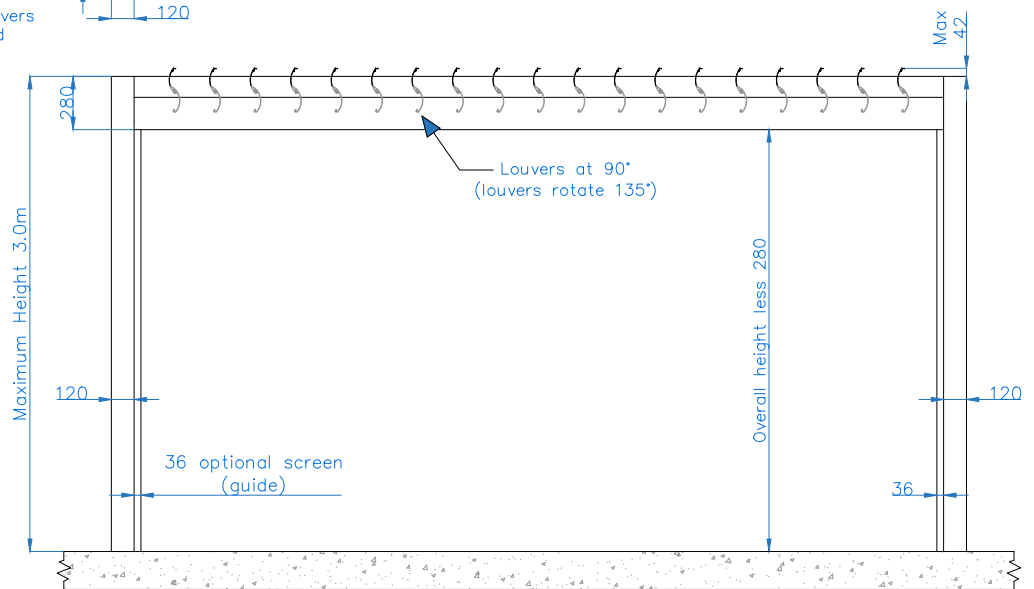

Roof Motor Position &
Roof Rotation Opening Direction

Corner Post

Roof Louvers Retracted

ELEVATION

All dimensions are shown in millimetres unless otherwise stated

**CARIBBEAN
BLINDS** UK LTD

Tel: 0344 800 1947

Drawing Name: Prestige Pod Single Module
Plan & Elevation

Drawing Number: CB/OLP/PRE/SML-PE

Rev: A

Date: 13/12/2024

Scale: NTS

Drawn By: CB