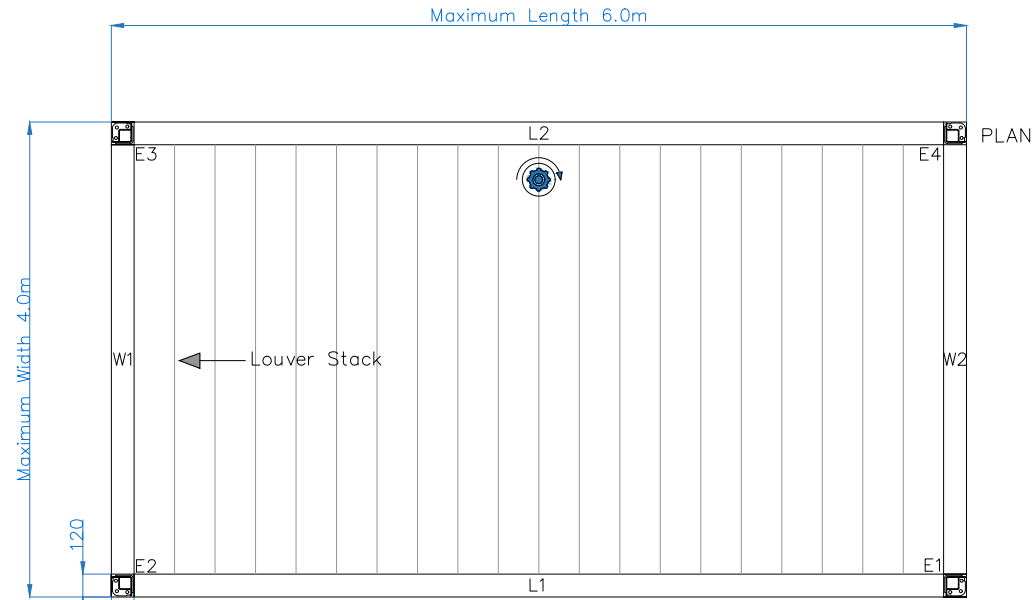

Roof Motor Position &
Roof Rotation Opening Direction

Corner Post

Roof Louvers Retracted

ELEVATION

All dimensions are shown in millimetres unless otherwise stated

**CARIBBEAN
BLINDS** UK LTD

Tel: 0344 800 1947

Drawing Name: Prestige Pod Single Module
Plan & Elevation

Drawing Number: CB/OLP/PRE/SML-PE

Rev: A

Date: 13/12/2024

Scale: NTS

Drawn By: CB