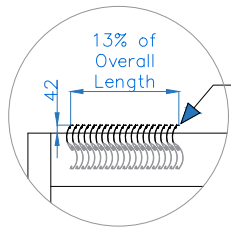

Roof Motor Position &
Roof Rotation Opening Direction

Corner Post

Roof Louvers Retracted

ELEVATION

All dimensions are shown in millimetres unless otherwise stated

**CARIBBEAN
BLINDS** UK LTD

Tel: 0344 800 1947