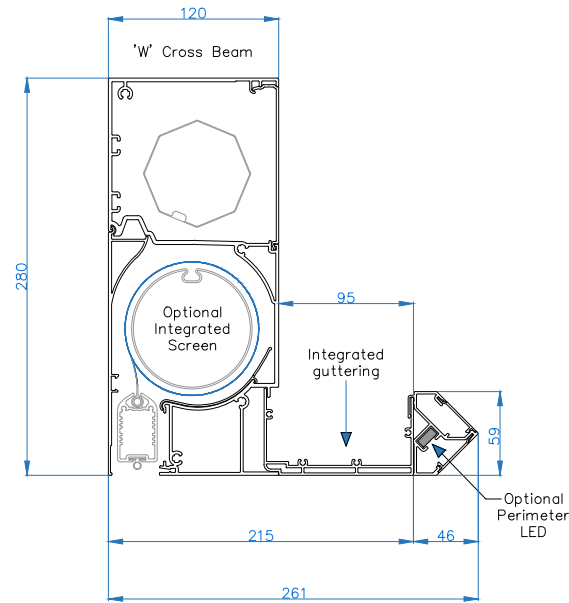

WITH SCREEN