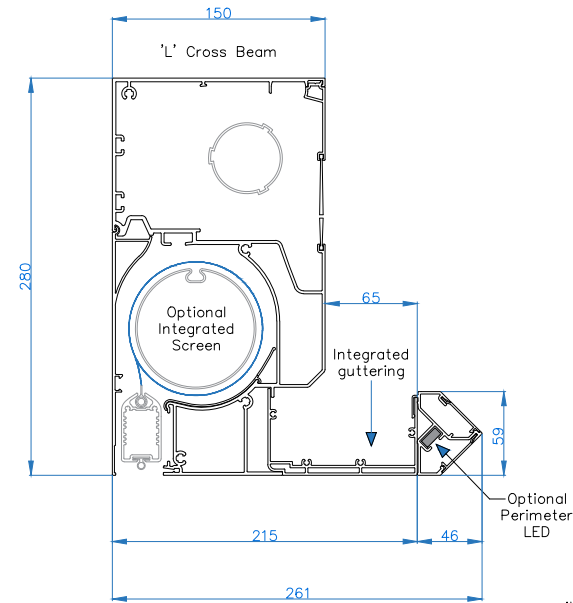

WITH SCREEN