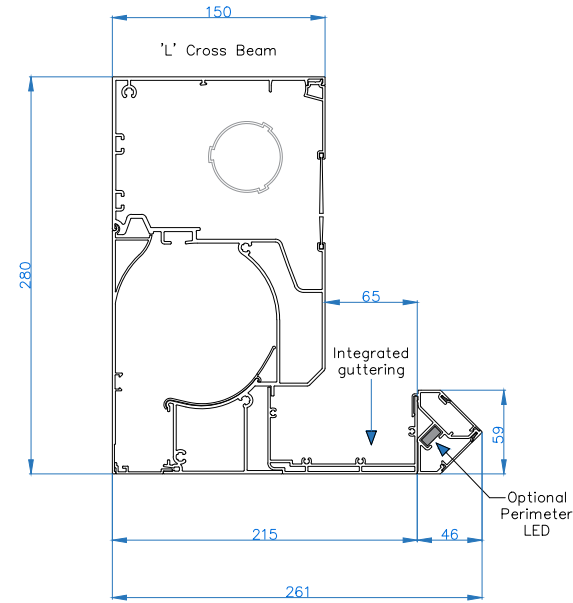

WITHOUT SCREEN