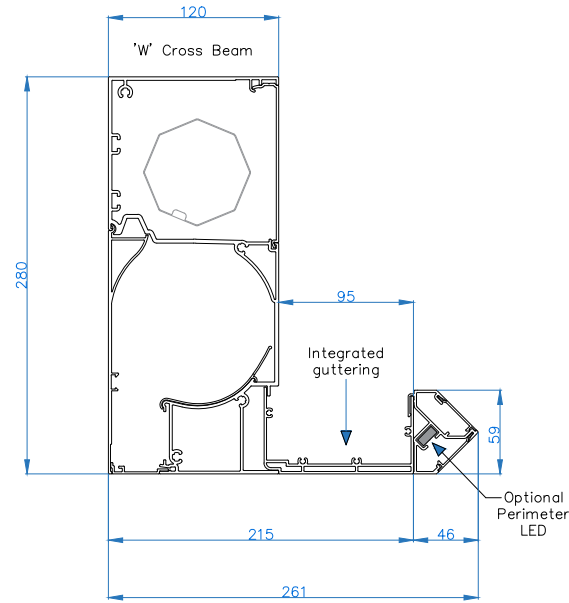

WITHOUT SCREEN