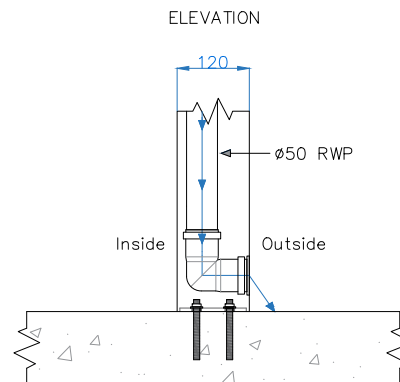

One drainage post required per 15m² roof surface area

All dimensions are shown in millimetres unless otherwise stated

Tel: 0344 800 1947

info@cbsolarshading.co.uk

www.cbsolarshading.co.uk

HEAD OFFICE, FACTORY & SHOWSITE
Woodhall Business Park, Sudbury, Suffolk, CO10 1WH

Drawing Name: Prestige Pod Corner Post Drainage Detail

Drawing Number: CB/OLP/PRE/CPDD

Rev: A

Date: 13/12/2024

Scale: NTS

Drawn By: CB