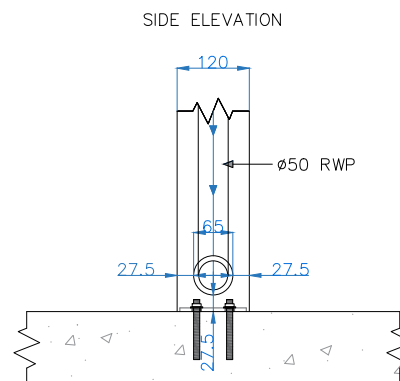

One drainage post required per 15m² roof surface area

All dimensions are shown in millimetres unless otherwise stated

Tel: 0344 800 1947

info@cbsolarshading.co.uk

www.cbsolarshading.co.uk

HEAD OFFICE, FACTORY & SHOWSITE
Woodhall Business Park, Sudbury, Suffolk, CO10 1WH

Drawing Name: Prestige Pod Corner Post Drainage Detail

Drawing Number: CB/OLP/PRE/CPDD

Rev: A

Date: 13/12/2024

Scale: NTS

Drawn By: CB