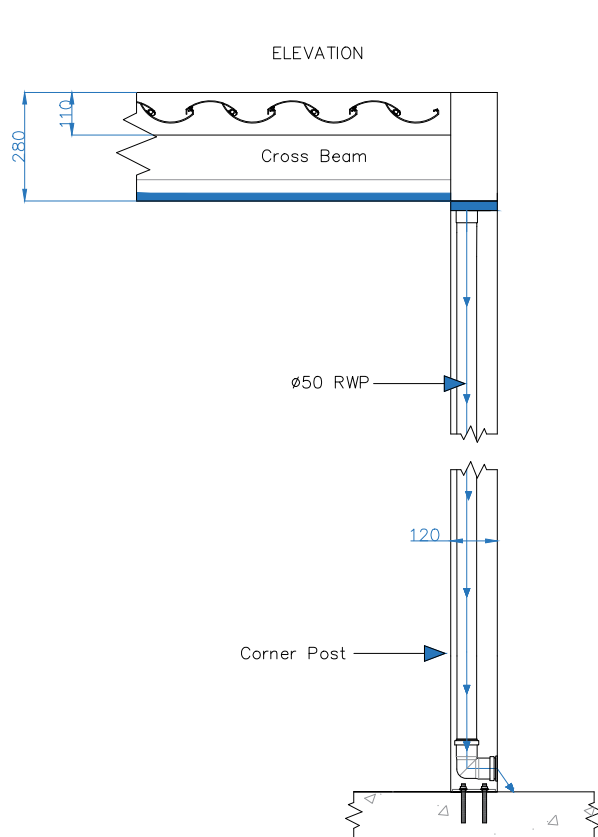

One drainage post required per 15m² roof surface area

All dimensions are shown in millimetres unless otherwise stated

Tel: 0344 800 1947

info@cbsolarshading.co.uk

www.cbsolarshading.co.uk

HEAD OFFICE, FACTORY & SHOWSITE
Woodhall Business Park, Sudbury, Suffolk, CO10 1WH

Drawing Name: Prestige Pod Corner Post Drainage Detail

Drawing Number: CB/OLP/PRE/CPDD

Rev: A

Date: 13/12/2024

Scale: NTS

Drawn By: CB