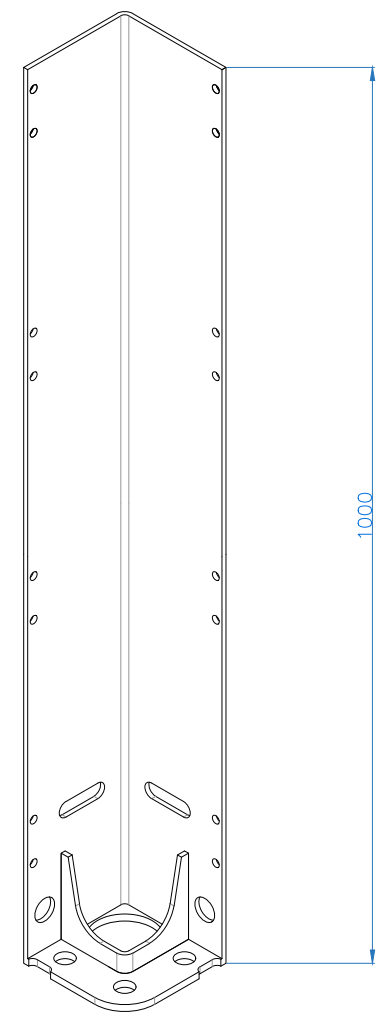

3D INTERNAL BASE PLATE

All dimensions are shown in millimetres unless otherwise stated

Tel: 0344 800 1947
 info@cbsolarshading.co.uk www.cbsolarshading.co.uk
 HEAD OFFICE, FACTORY & SHOWSITE
 Woodhall Business Park, Sudbury, Suffolk, CO10 1WH

| | | |
|---|------------|--------------|
| Drawing Name: Prestige Pod Corner Post Base Plate | | |
| Drawing Number: CB/OLP/PRE/CPBP | Rev: A | |
| Date: 13/12/2024 | Scale: NTS | Drawn By: CB |