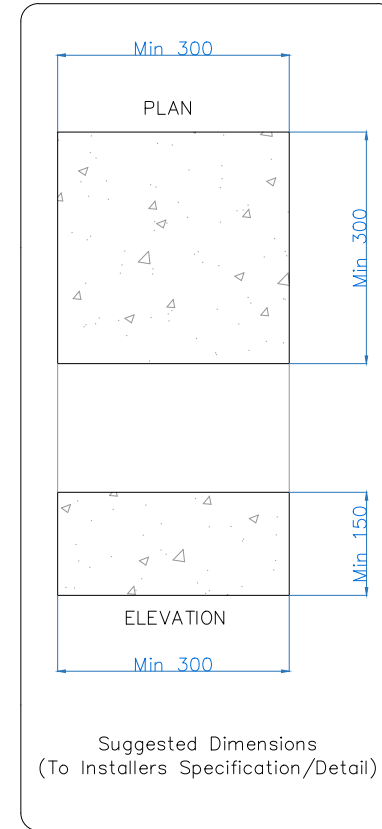

Structure weighs 100kg + 25kg per m<sup>2</sup>

All dimensions are shown in millimetres unless otherwise stated

Tel: 0344 800 1947  
 info@cbsolarshading.co.uk    www.cbsolarshading.co.uk  
 HEAD OFFICE, FACTORY & SHOWSITE  
 Woodhall Business Park, Sudbury, Suffolk, CO10 1WH