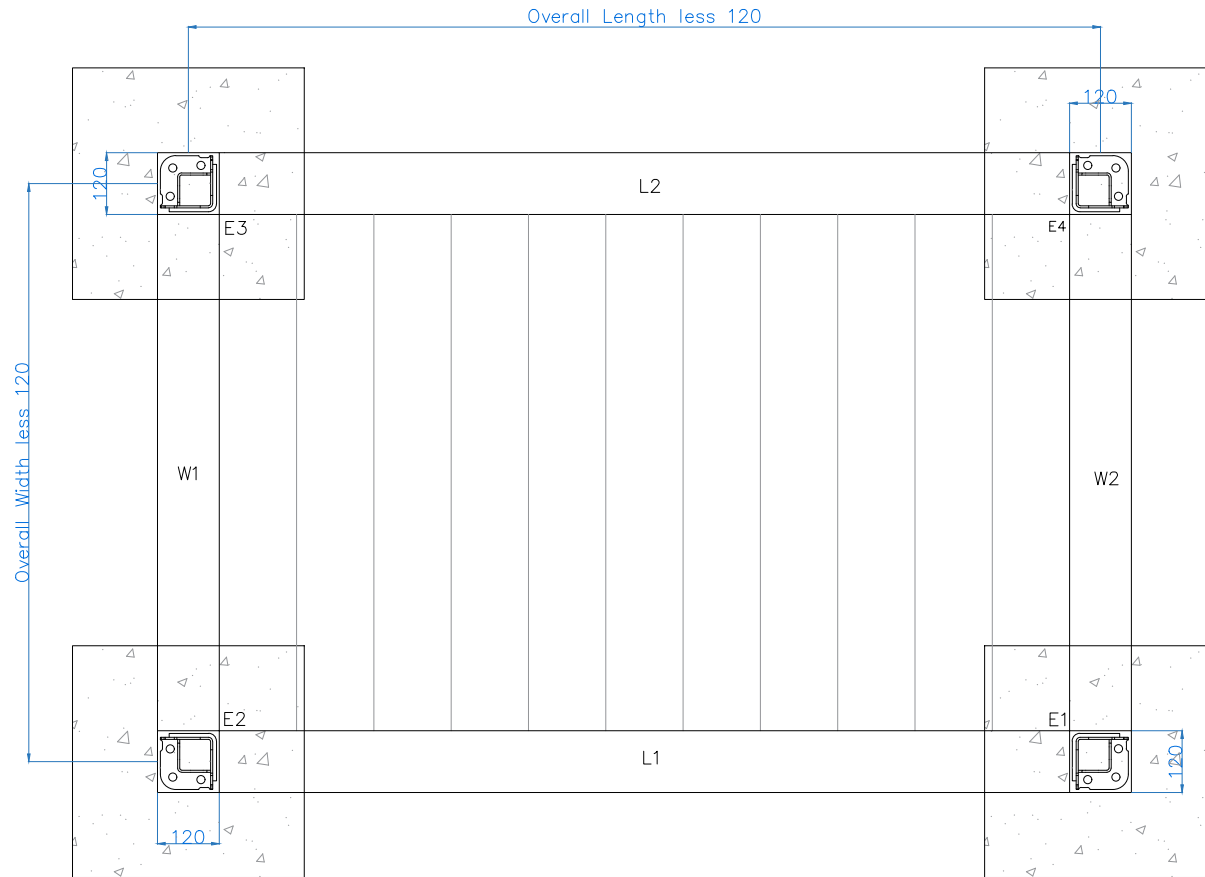

Structure weighs 100kg + 25kg per m<sup>2</sup>

All dimensions are shown in millimetres unless otherwise stated

Tel: 0344 800 1947  
 info@cbsolarshading.co.uk    www.cbsolarshading.co.uk  
 HEAD OFFICE, FACTORY & SHOWSITE  
 Woodhall Business Park, Sudbury, Suffolk, CO10 1WH

Drawing Name: Prestige Pod Concrete Pad Setting Out		
Drawing Number: CB/OLP/PRE/CPSO	Rev: A	
Date: 13/12/2024	Scale: NTS	Drawn By: CB