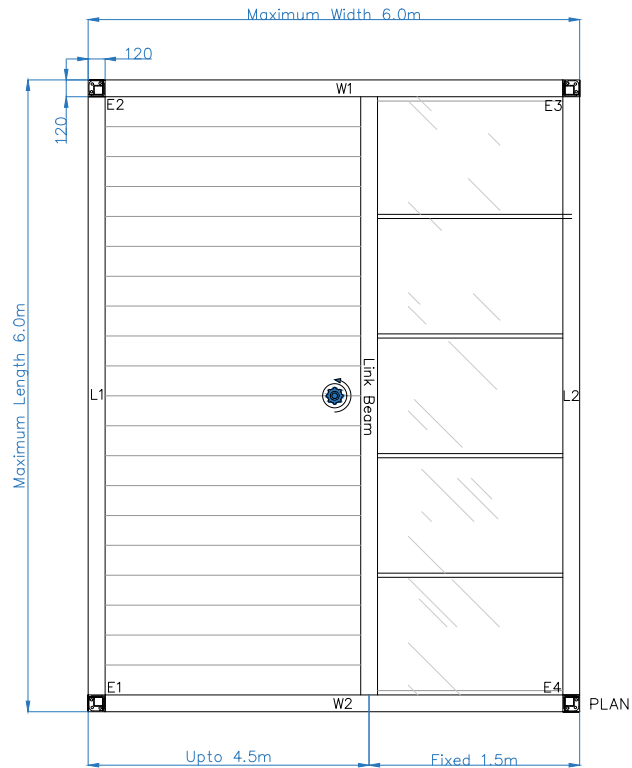

Roof Motor Position &
Roof Rotation Opening Direction

Corner Post

All dimensions are shown in millimetres unless otherwise stated

**CARIBBEAN
BLINDS** UK LTD

Tel: 0344 800 1947

info@cbsolarshading.co.uk

www.cbsolarshading.co.uk

Drawing Name: Deluxe + Pod Single Module (Width)
Plan & Elevation

Drawing Number: CB/OLP/DEL+/SMW-PE

Date: 23/02/2024

Scale: NTS

Drawn By: CB