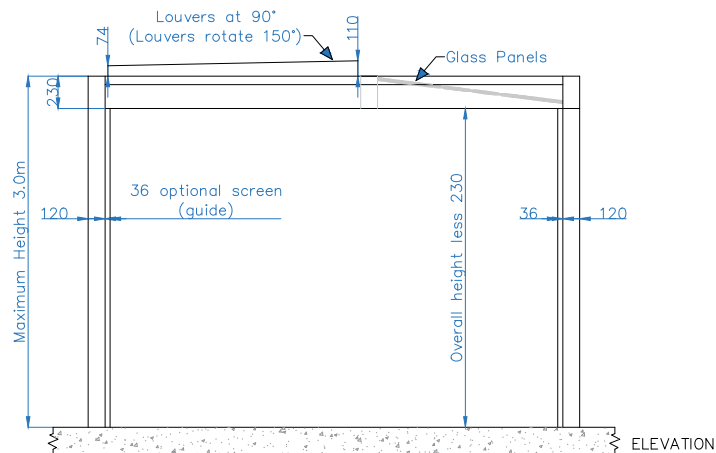

Roof Motor Position &
Roof Rotation Opening Direction

Corner Post

All dimensions are shown in millimetres unless otherwise stated

**CARIBBEAN
BLINDS** UK LTD

Tel: 0344 800 1947

info@cbsolarshading.co.uk

www.cbsolarshading.co.uk

Drawing Name: Deluxe + Pod Single Module (Width)
Plan & Elevation

Drawing Number: CB/OLP/DEL+/SMW-PE

Date: 23/02/2024

Scale: NTS

Drawn By: CB