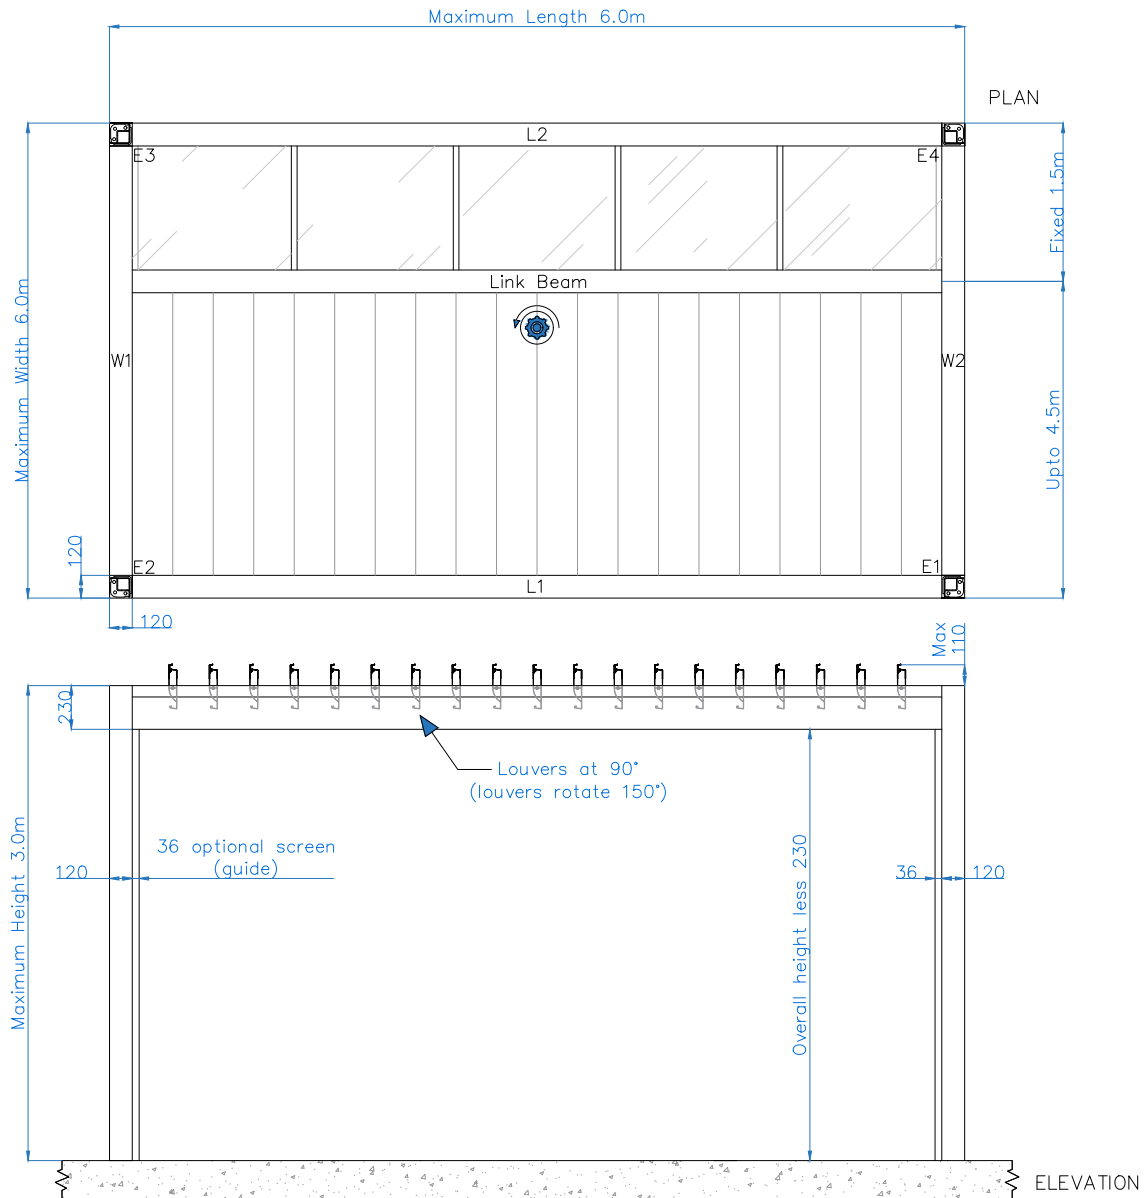

Roof Motor Position &  
Roof Rotation Opening Direction

Corner Post

All dimensions are shown in millimetres unless otherwise stated

**CARIBBEAN  
BLINDS UK LTD**

Tel: 0344 800 1947

info@cbsolarshading.co.uk

Drawing Name: Deluxe + Pod Single Module (Length)  
Plan & Elevation

Drawing Number: CB/OLP/DEL+/SML-PE

Date: 17/12/2024

Scale: NTS

Drawn By: CB