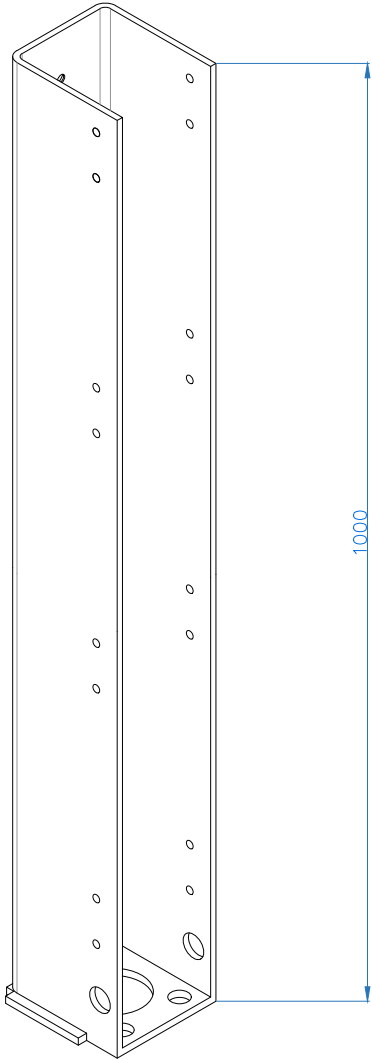

3D INTERNAL BASE PLATE

All dimensions are shown in millimetres unless otherwise stated

Tel: 0344 800 1947  
 info@cbsolarshading.co.uk    www.cbsolarshading.co.uk  
 HEAD OFFICE, FACTORY & SHOWSITE  
 Woodhall Business Park, Sudbury, Suffolk, C010 1WH

Drawing Name: Deluxe + Pod Coupled/Intermediate Post Base Plate		
Drawing Number: CB/O LP/DEL+ /CIPBP		
Date: 17/12/2024	Scale: NTS	Drawn By: CB