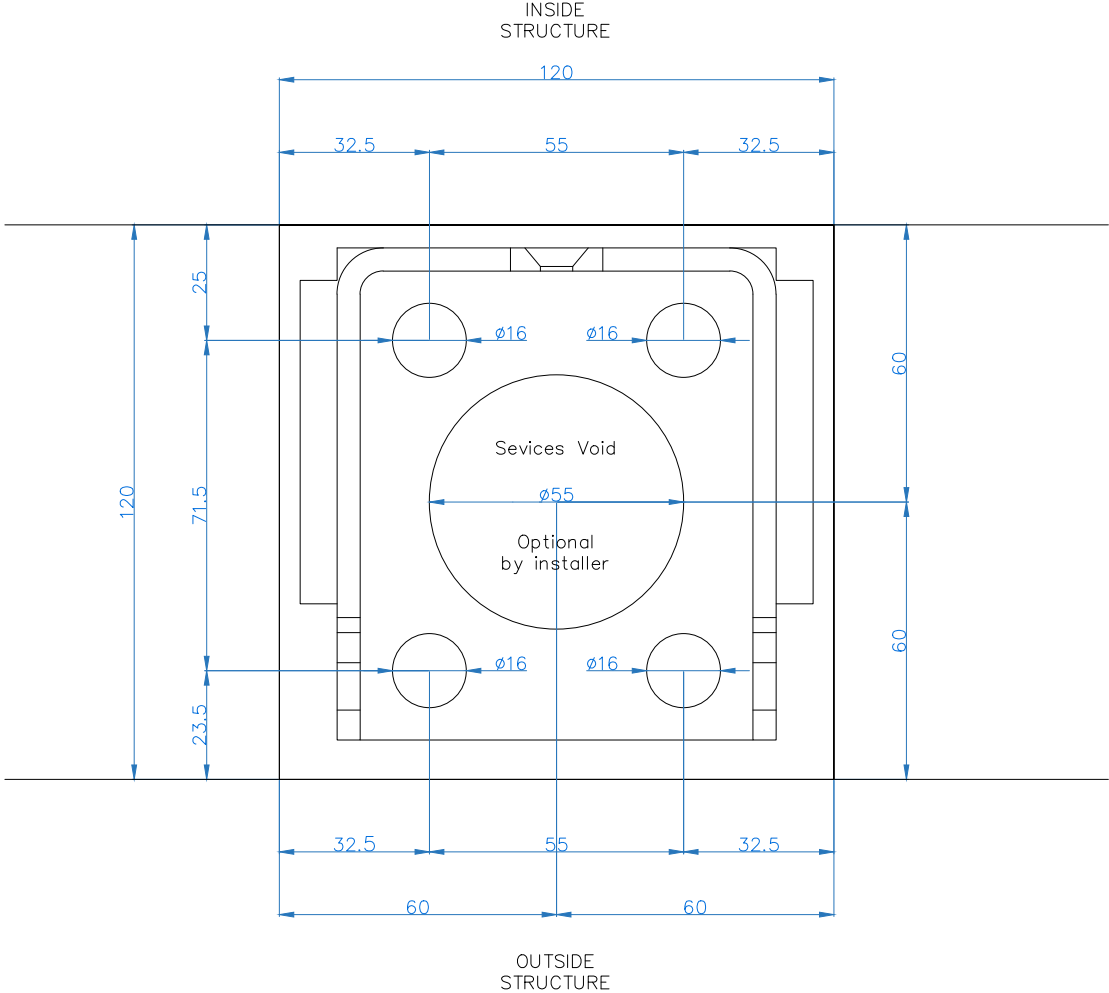

3D INTERNAL BASE PLATE

All dimensions are shown in millimetres unless otherwise stated