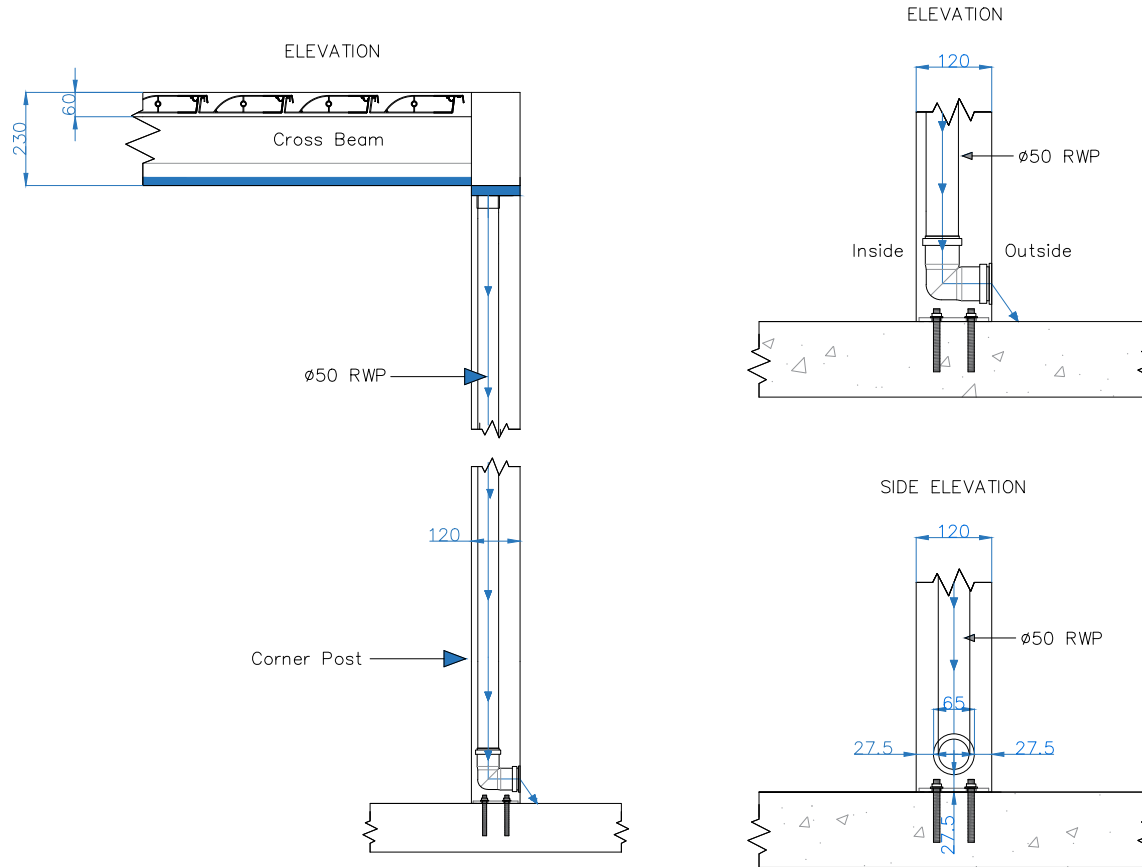

One drainage post required per 15m² roof surface area

All dimensions are shown in millimetres unless otherwise stated

Tel: 0344 800 1947
 info@cbsolarshading.co.uk www.cbsolarshading.co.uk
 HEAD OFFICE, FACTORY & SHOWSITE
 Woodhall Business Park, Sudbury, Suffolk, C010 1WH

Drawing Name: Deluxe + Pod Corner Post Drainage Detail
 Drawing Number: CB/O LP/DEL+ /CPDD
 Date: 17/12/2024 Scale: NTS Drawn By: CB