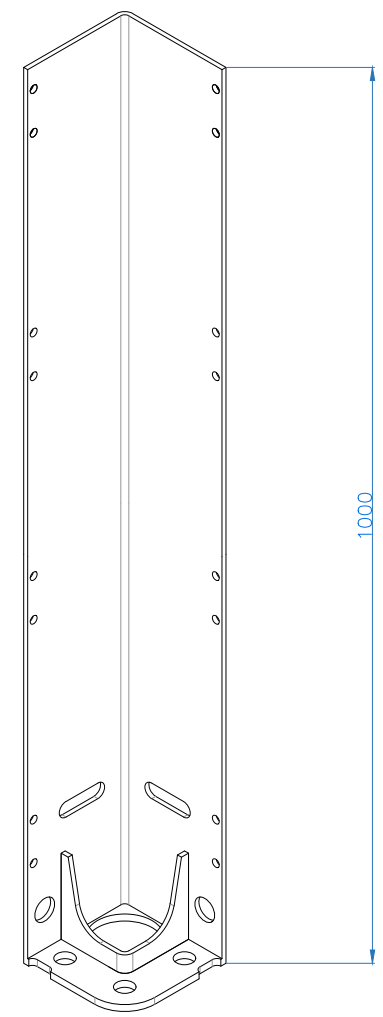

3D INTERNAL BASE PLATE

All dimensions are shown in millimetres unless otherwise stated

Drawing Name: Deluxe + Pod Corner Post Base Plate		
Drawing Number: CN/OLP/DEL+/CPBP		
Date: 17/12/2024	Scale: NTS	Drawn By: CB