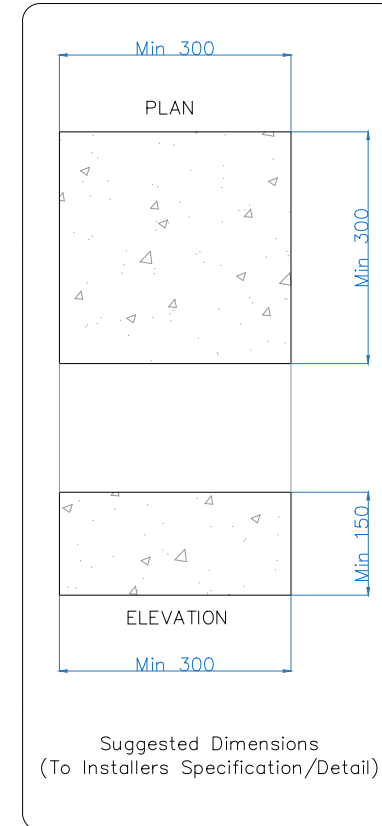

Structure weighs 100kg + 25kg per m²

All dimensions are shown in millimetres unless otherwise stated

Tel: 0344 800 1947
 info@cbsolarshading.co.uk www.cbsolarshading.co.uk
 HEAD OFFICE, FACTORY & SHOWSITE
 Woodhall Business Park, Sudbury, Suffolk, CO10 1WH

Drawing Name: Deluxe + Pod Concrete Pad Setting Out		
Drawing Number: CB/OLP/DEL+/CPSO		
Date: 17/12/2024	Scale: NTS	Drawn By: CB