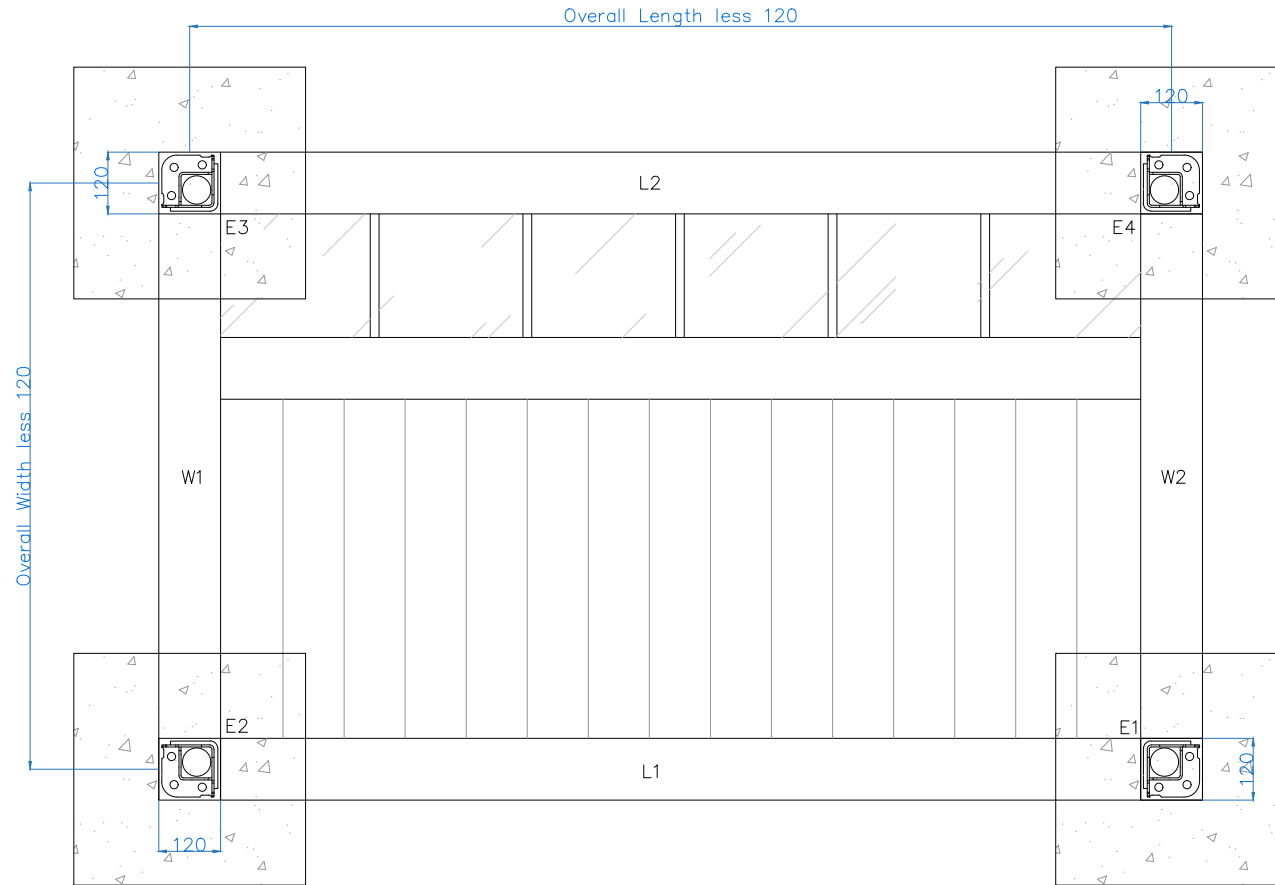

Structure weighs 100kg + 25kg per m²

All dimensions are shown in millimetres unless otherwise stated

Tel: 0344 800 1947
 info@cbsolarshading.co.uk www.cbsolarshading.co.uk
 HEAD OFFICE, FACTORY & SHOWSITE
 Woodhall Business Park, Sudbury, Suffolk, CO10 1WH

Drawing Name: Deluxe + Pod Concrete Pad Setting Out		
Drawing Number: CB/OLP/DEL+/CPSO		
Date: 17/12/2024	Scale: NTS	Drawn By: CB